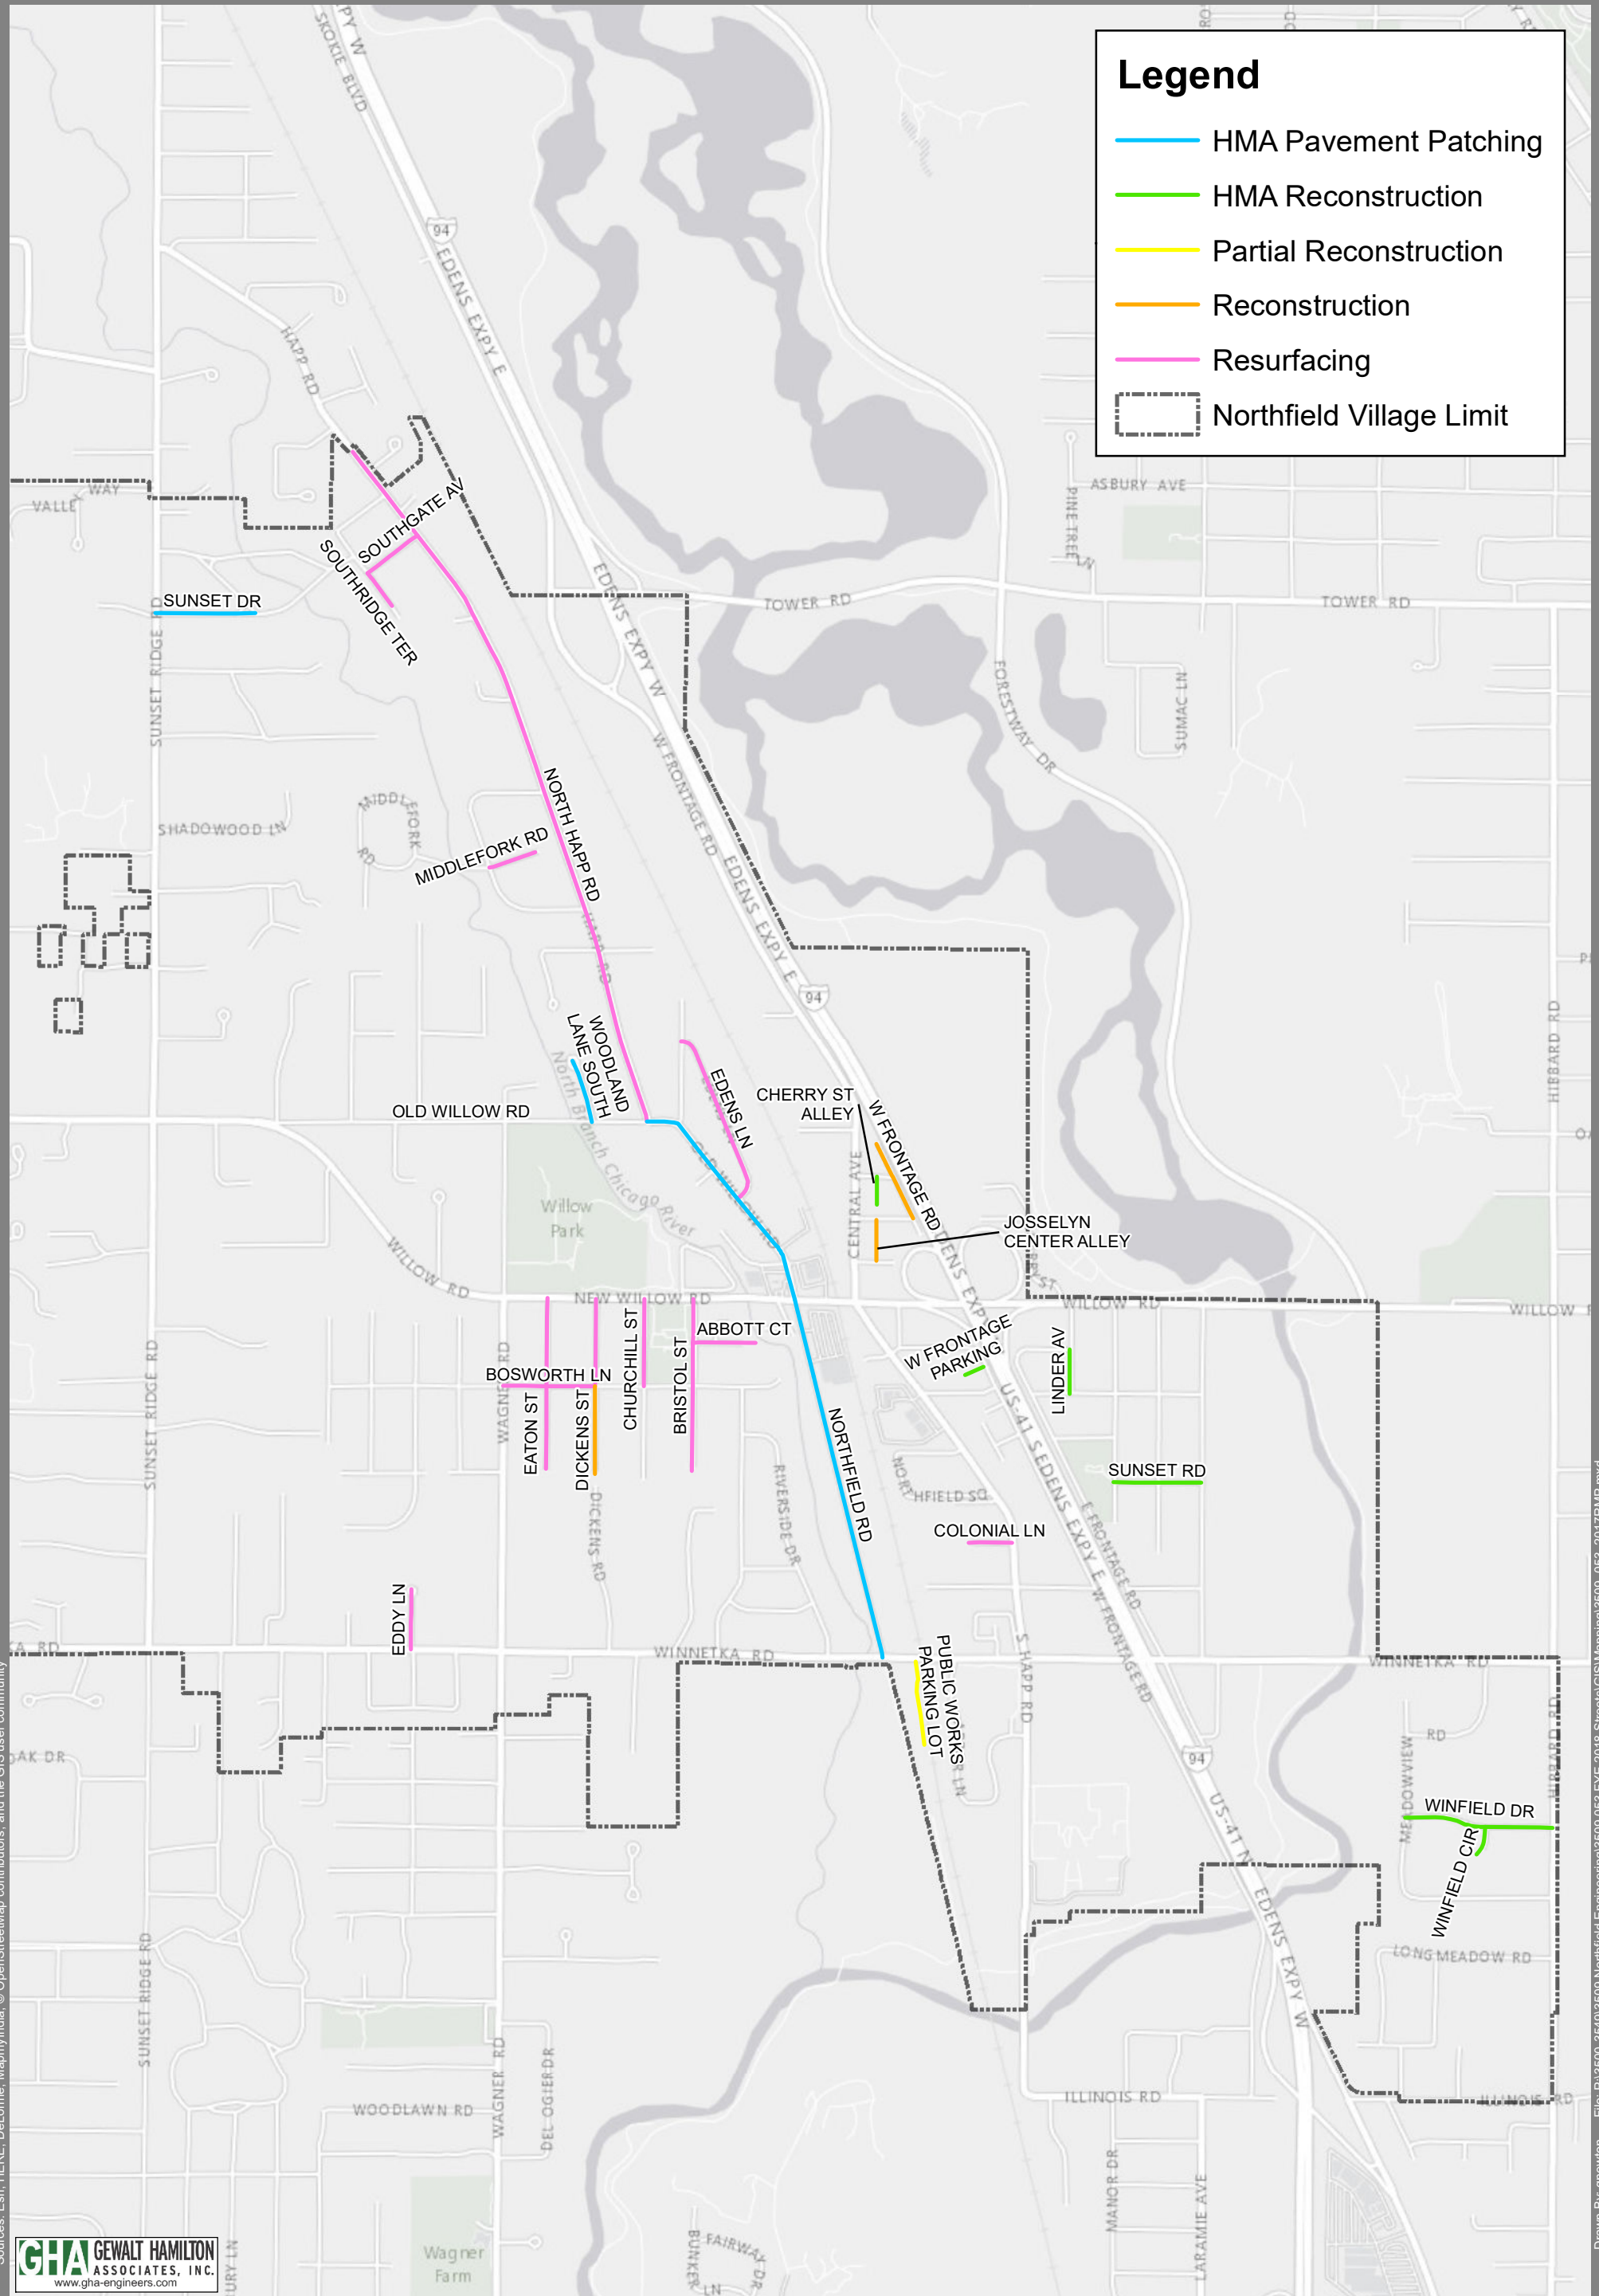

Legend

- HMA Pavement Patching
- HMA Reconstruction
- Partial Reconstruction
- Reconstruction
- Resurfacing
- Northfield Village Limit

Sources: Esri, HERE, DeLorme, MapmyIndia, © OpenStreetMap contributors, and the GIS user community

1 inch = 1,100 Feet

2017 Road Maintenance Program

Village of Northfield, Illinois