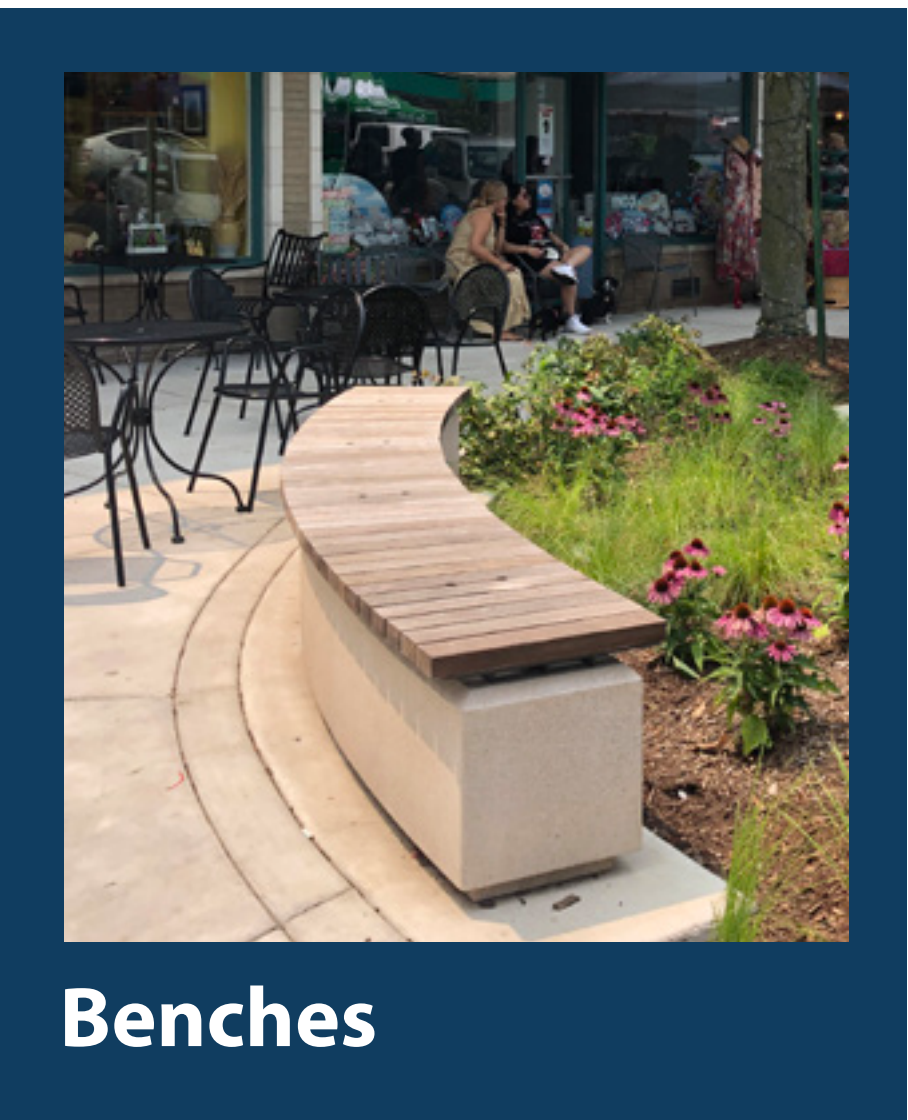

# LEGEND

- 1. TREES
- 2. GROUNDCOVER PLANTINGS
- 3. BIKE RACKS
- 4. BENCHES
- 5. PLANTER POTS
- 6. LITTER & RECYCLING RECEPTACLES
- 7. MASONRY GARDEN WALLS
- 8. BOLLARDS
- 9. PAINTED CROSSWALKS
- 10. SIDEWALK CONNECTIONS
- 11. IDENTITY FEATURES
- 12. ROUNDABOUT FOUNTAIN FEATURE

# LEGEND

- 1. TREES
- 2. GROUNDCOVER PLANTINGS
- 3. BIKE RACKS
- 4. BENCHES
- 5. PLANTER POTS
- 6. LITTER & RECYCLING RECEPTACLES
- 7. MASONRY GARDEN WALLS
- 8. BOLLARDS
- 9. PAINTED CROSSWALKS
- 10. SIDEWALK CONNECTIONS
- 11. ROUNDABOUT FOUNTAIN FEATURE

# STREETSCAPE ELEMENTS