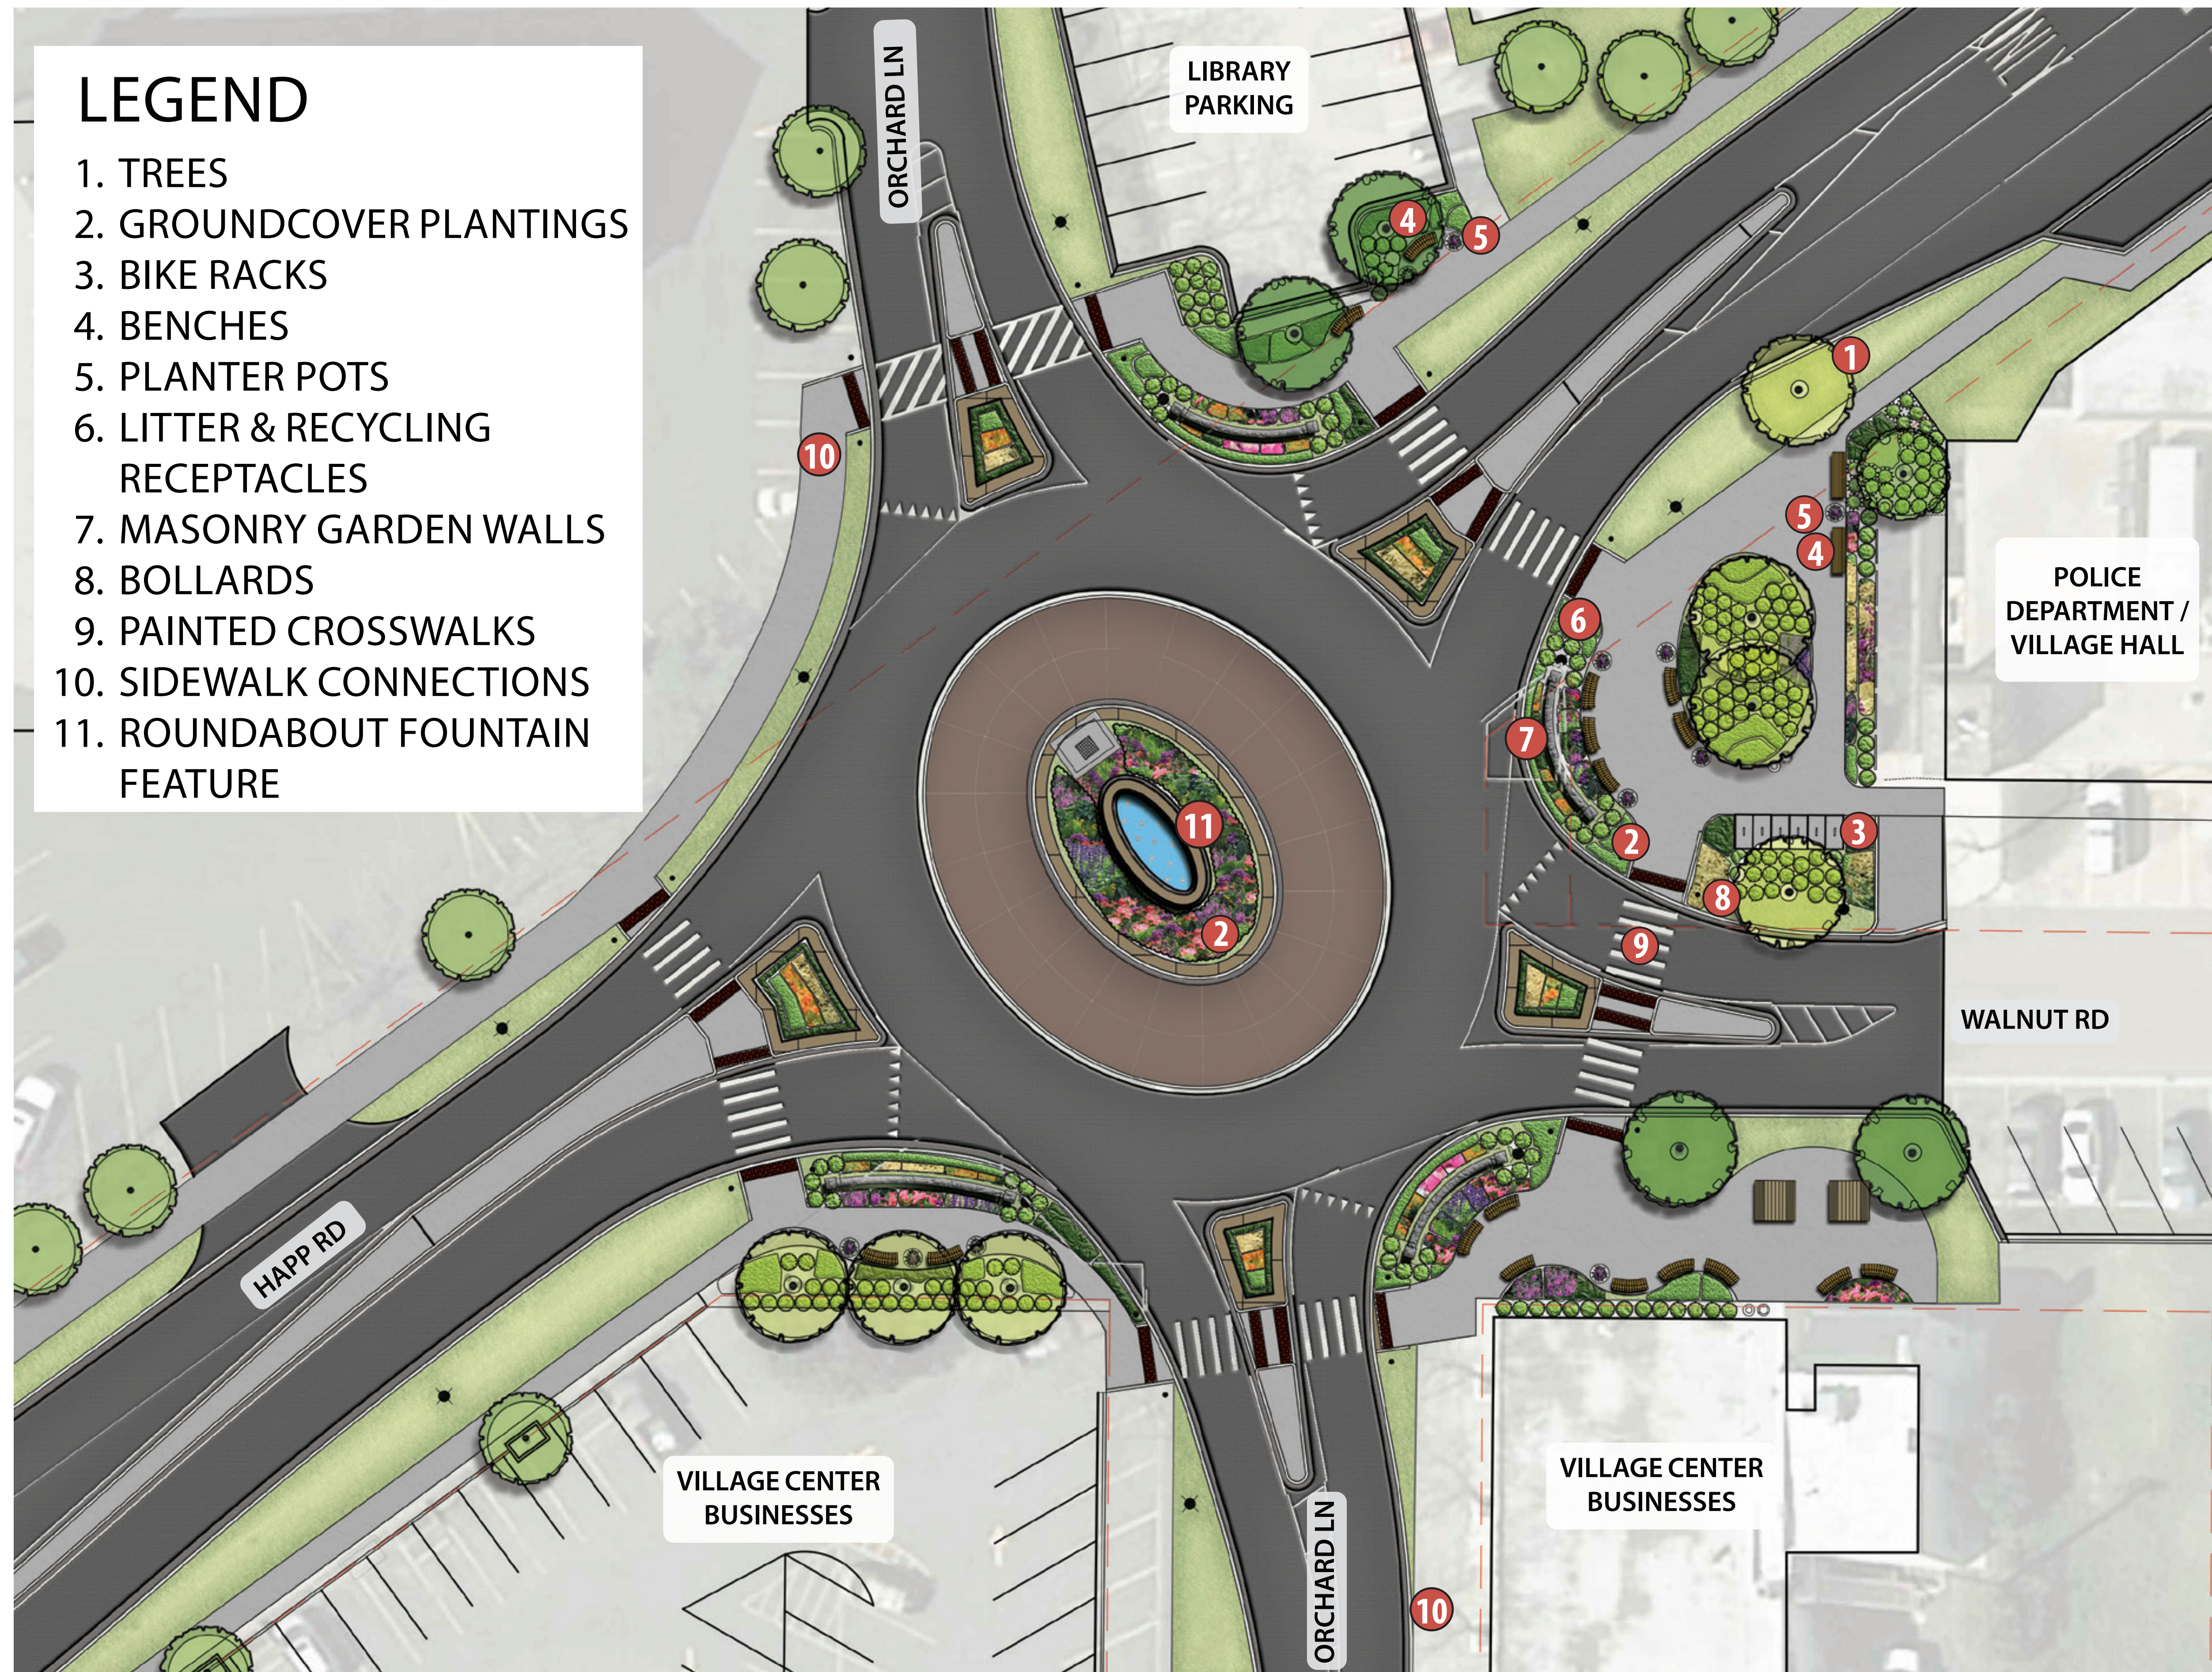

# LEGEND

-  TRAFFIC SIGNAL
-  PACE BUS STOP

# LEGEND

- 1. TREES
- 2. GROUNDCOVER PLANTINGS
- 3. BIKE RACKS
- 4. BENCHES
- 5. PLANTER POTS
- 6. LITTER & RECYCLING RECEPTACLES
- 7. MASONRY GARDEN WALLS
- 8. BOLLARDS
- 9. PAINTED CROSSWALKS
- 10. SIDEWALK CONNECTIONS
- 11. IDENTITY FEATURES
- 12. ROUNDABOUT FOUNTAIN FEATURE

# LEGEND

- 1. TREES
- 2. GROUNDCOVER PLANTINGS
- 3. BIKE RACKS
- 4. BENCHES
- 5. PLANTER POTS
- 6. LITTER & RECYCLING RECEPTACLES
- 7. MASONRY GARDEN WALLS
- 8. BOLLARDS
- 9. PAINTED CROSSWALKS
- 10. SIDEWALK CONNECTIONS
- 11. ROUNDABOUT FOUNTAIN FEATURE

## Understory Trees