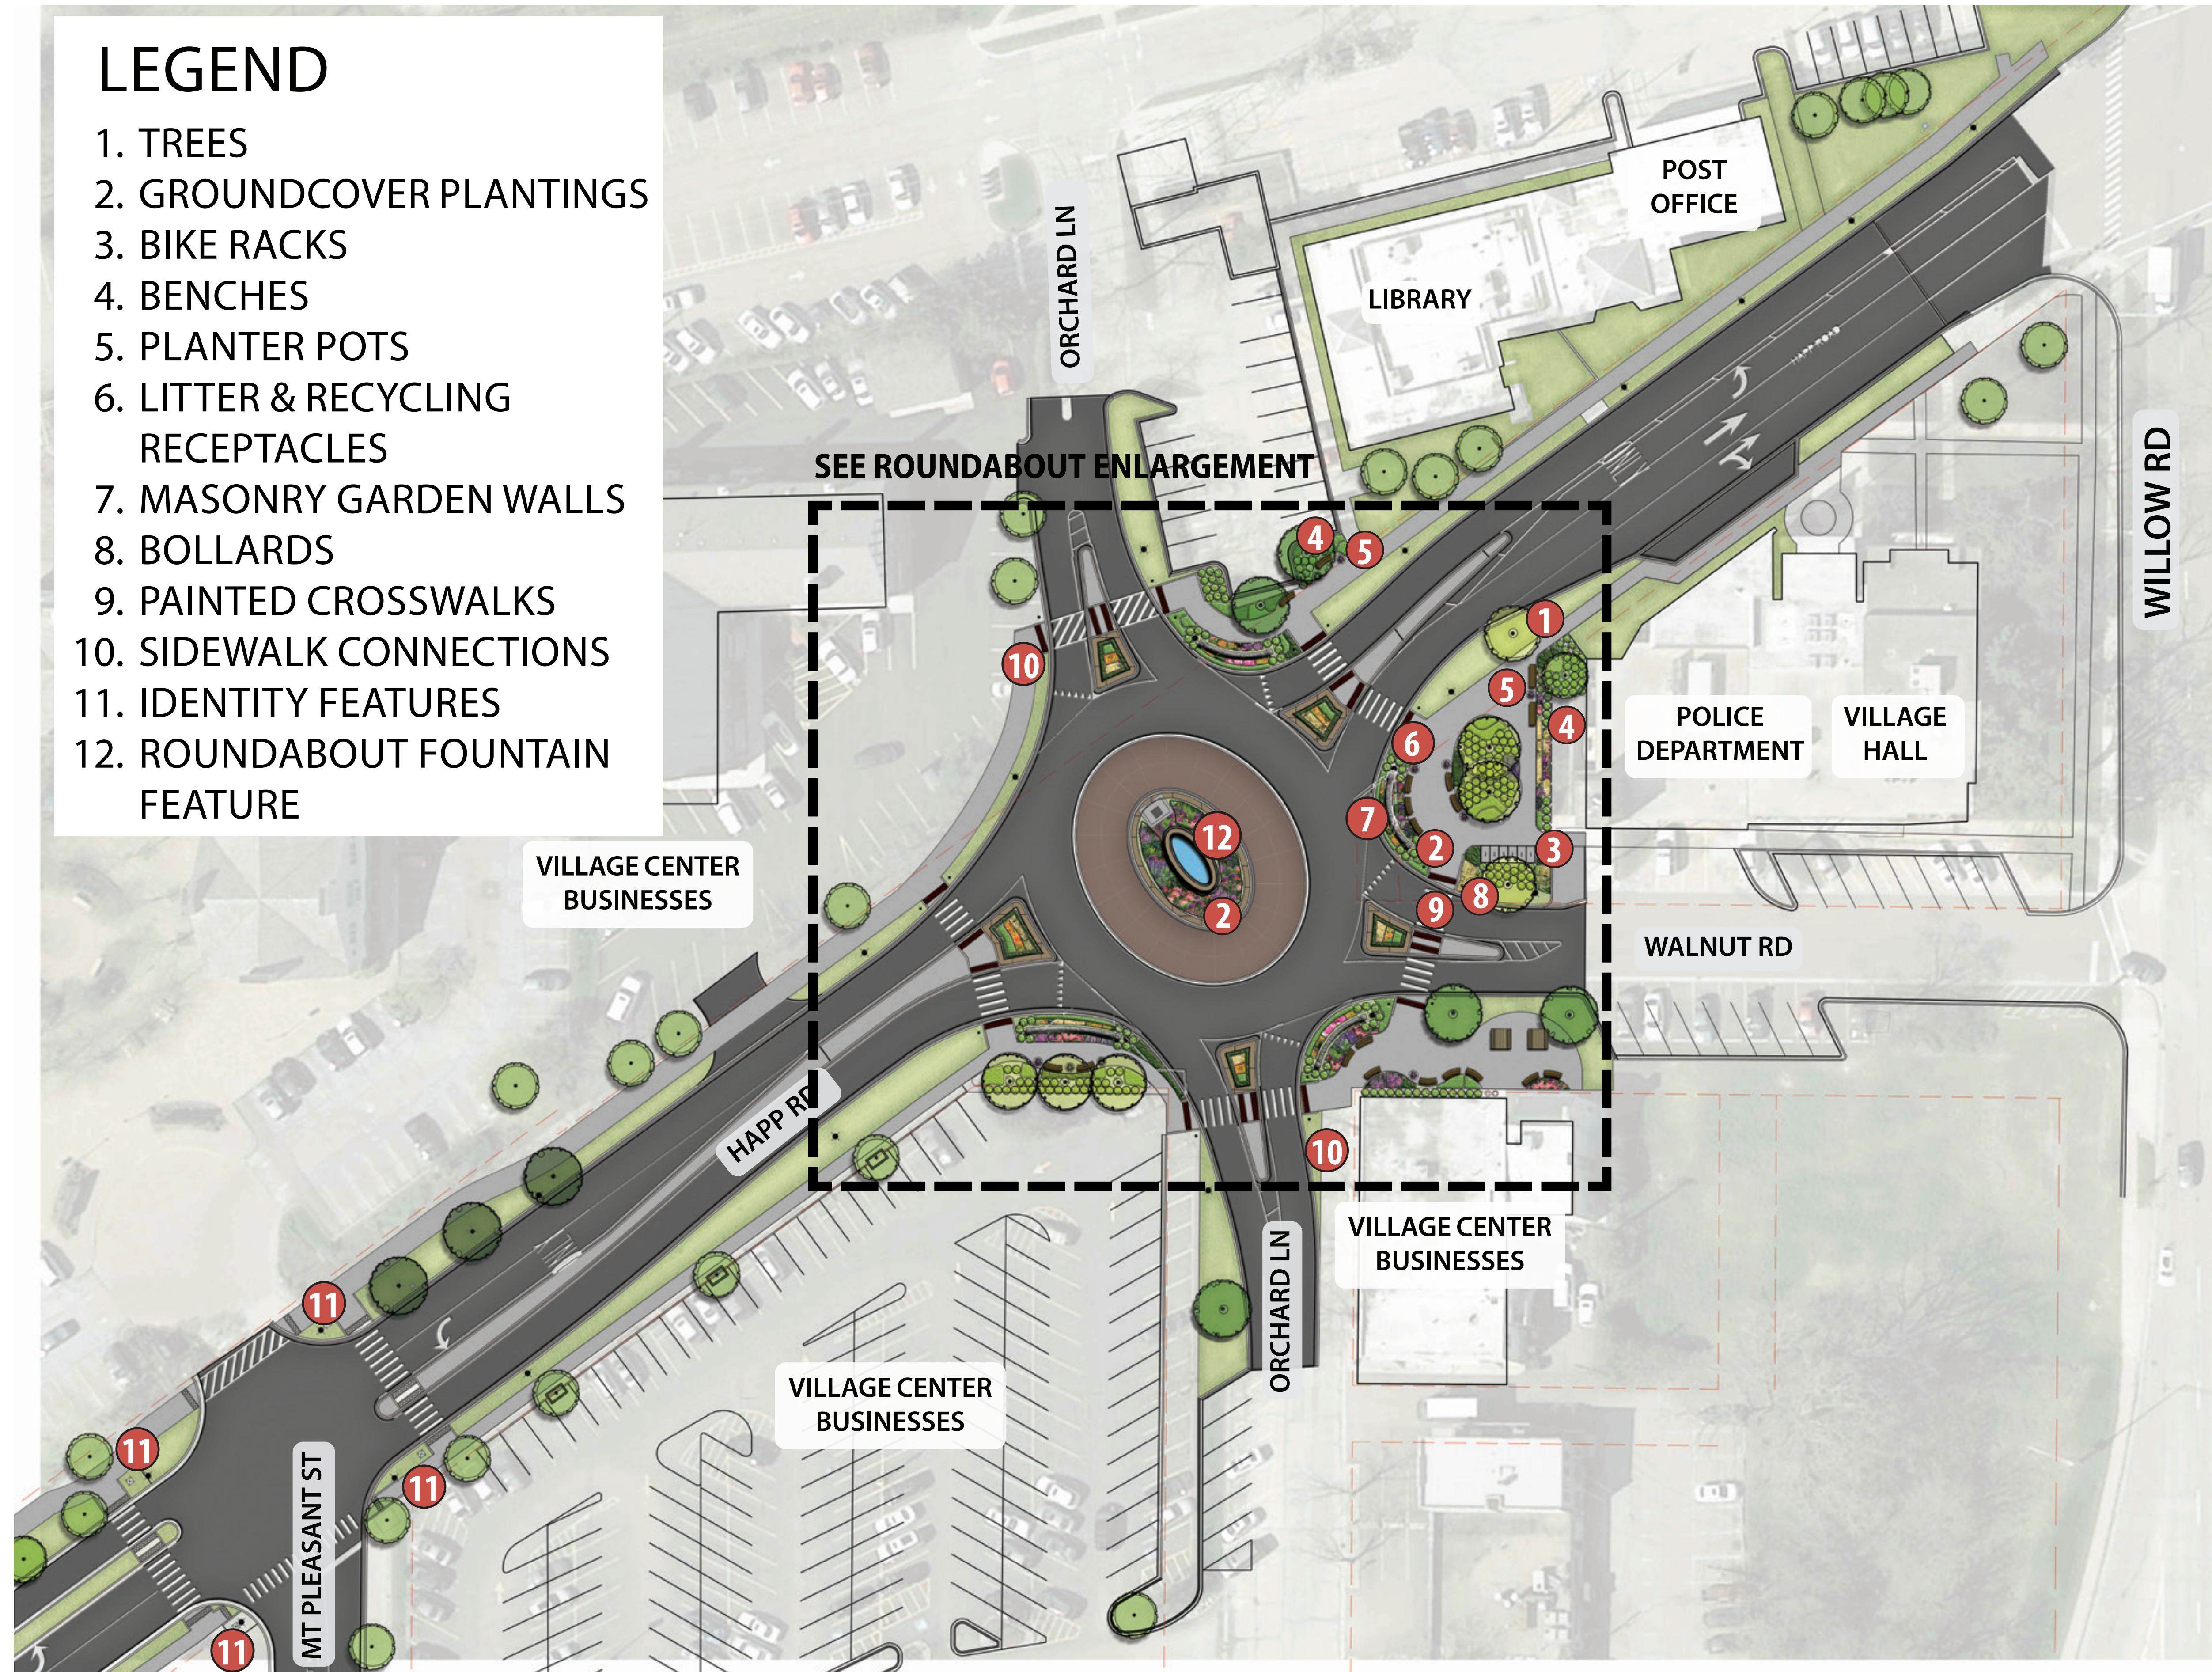

# LEGEND

-  TRAFFIC SIGNAL
-  PACE BUS STOP

# LEGEND

- 1. TREES
- 2. GROUNDCOVER PLANTINGS
- 3. BIKE RACKS
- 4. BENCHES
- 5. PLANTER POTS
- 6. LITTER & RECYCLING RECEPTACLES
- 7. MASONRY GARDEN WALLS
- 8. BOLLARDS
- 9. PAINTED CROSSWALKS
- 10. SIDEWALK CONNECTIONS
- 11. IDENTITY FEATURES
- 12. ROUNDABOUT FOUNTAIN FEATURE

# LEGEND

- 1. TREES
- 2. GROUNDCOVER PLANTINGS
- 3. BIKE RACKS
- 4. BENCHES
- 5. PLANTER POTS
- 6. LITTER & RECYCLING RECEPTACLES
- 7. MASONRY GARDEN WALLS
- 8. BOLLARDS
- 9. PAINTED CROSSWALKS
- 10. SIDEWALK CONNECTIONS
- 11. ROUNDABOUT FOUNTAIN FEATURE

## Understory Trees